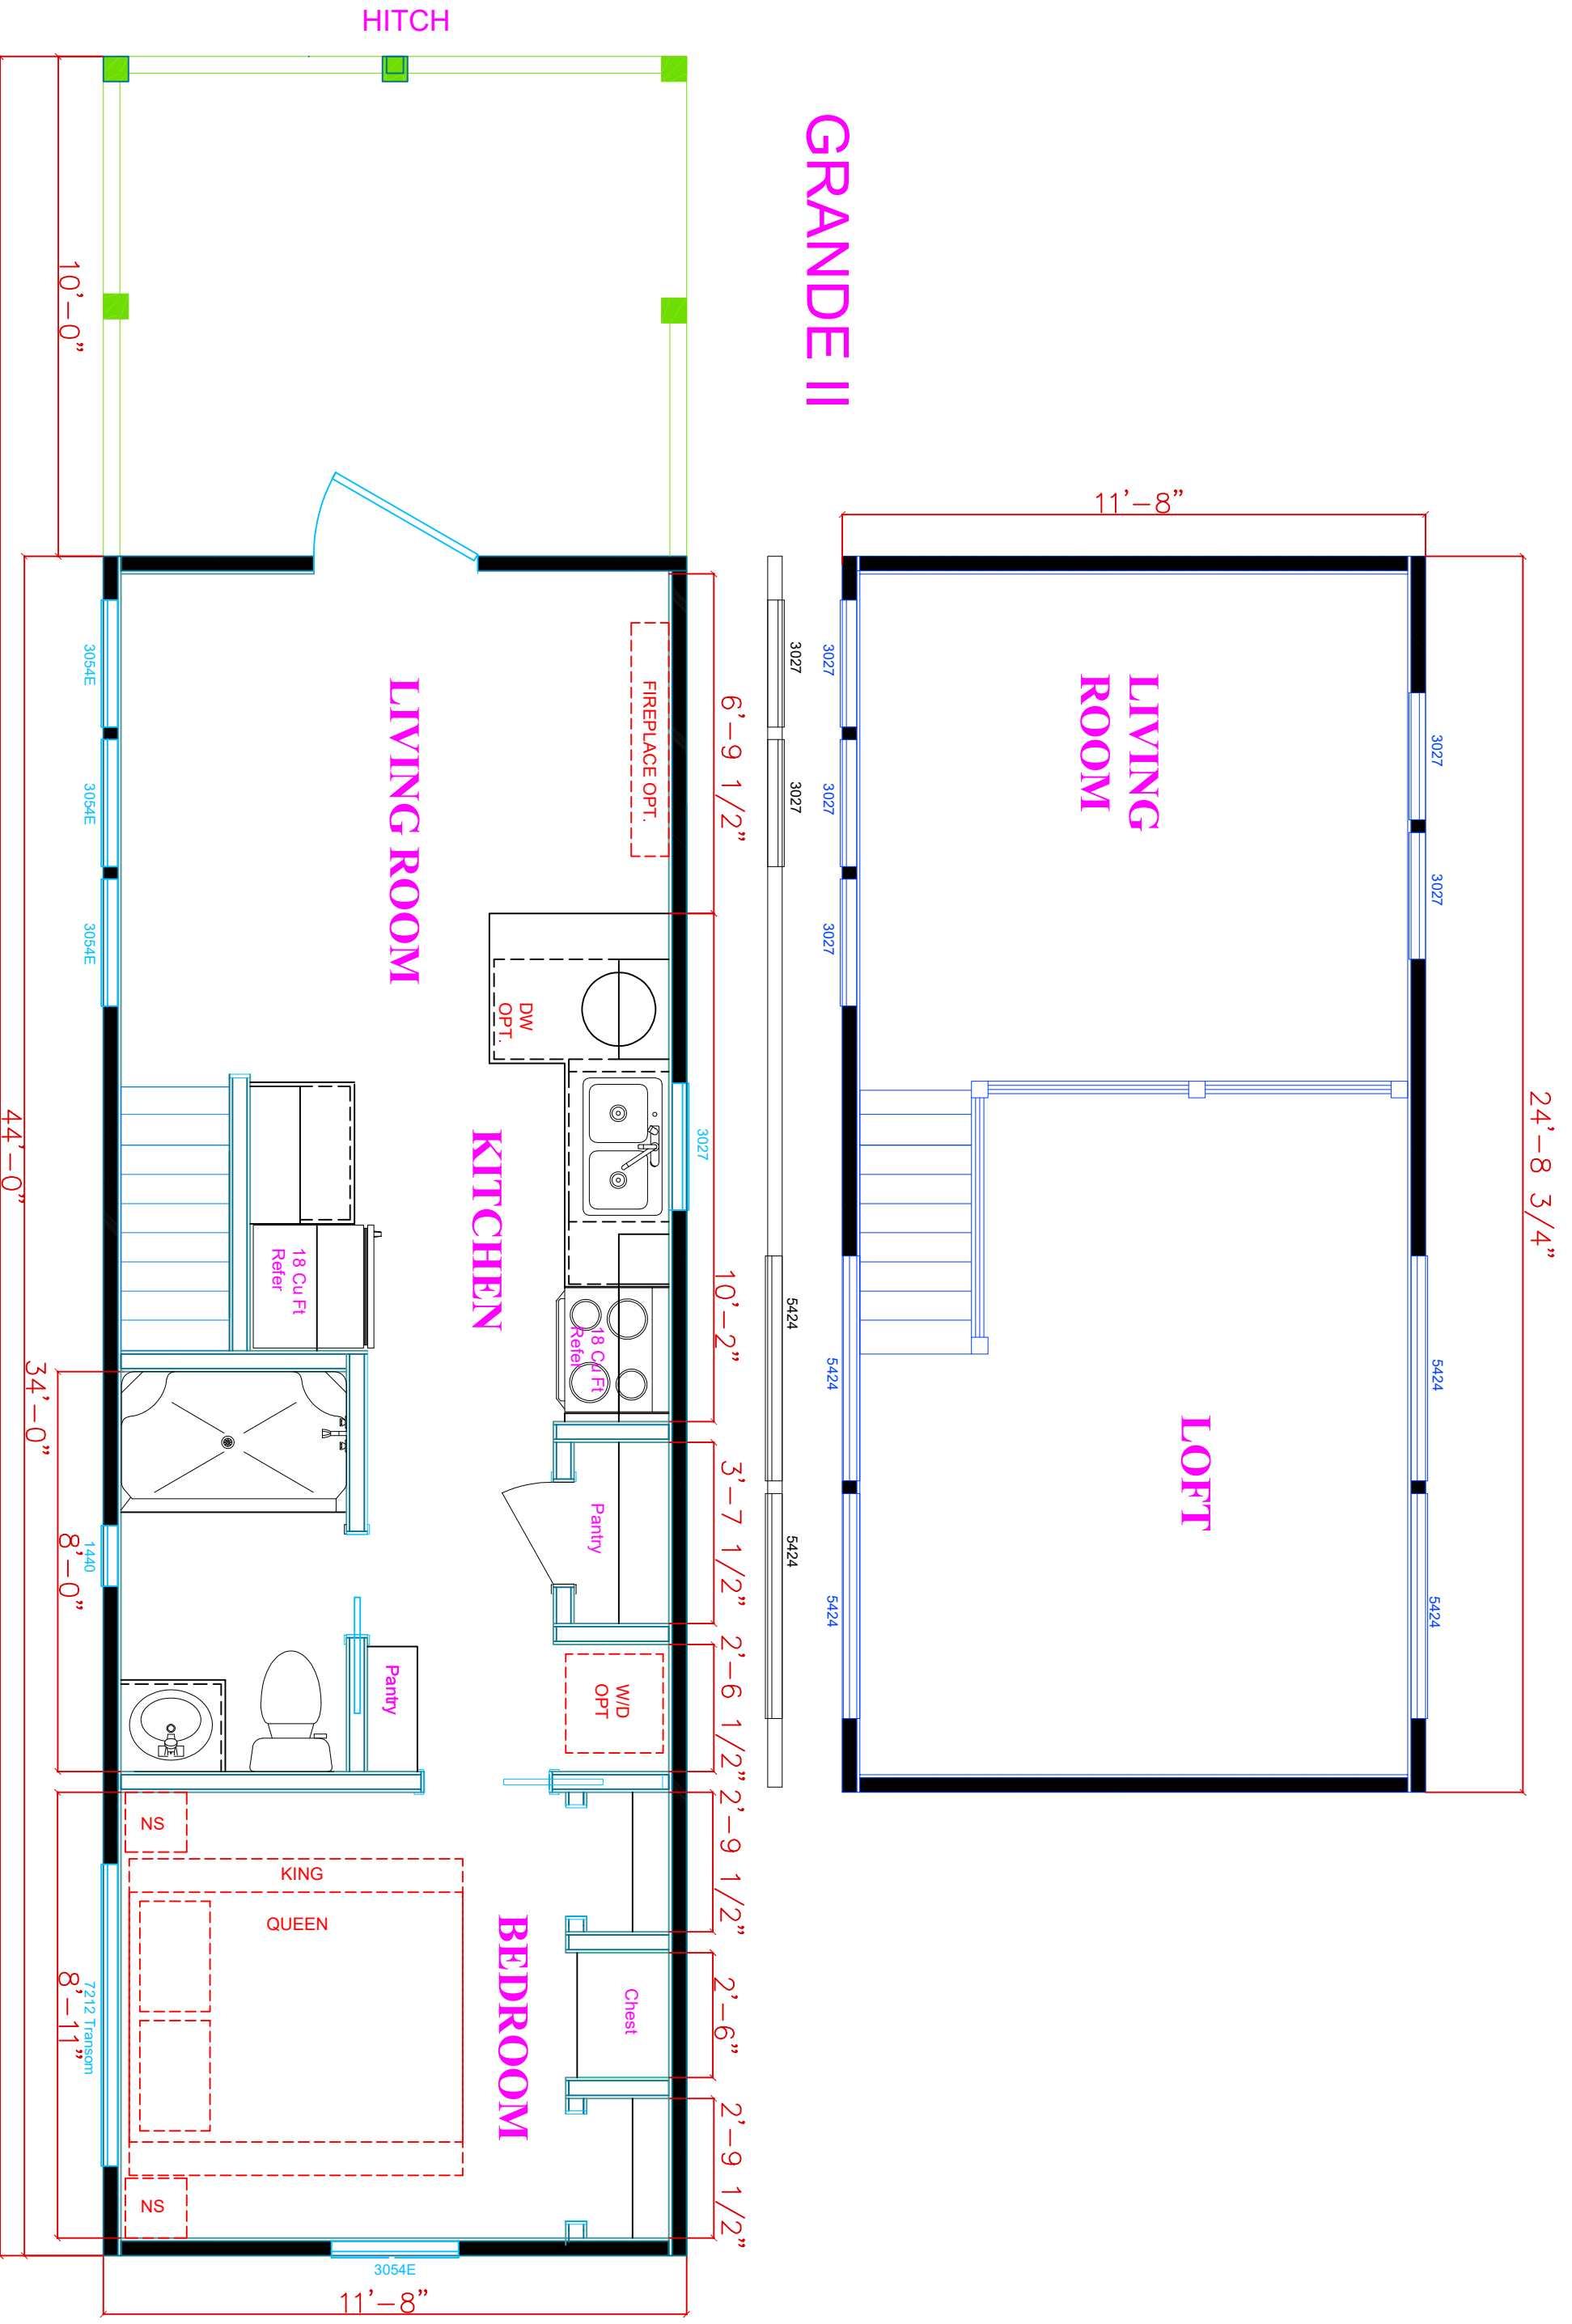

# GRANDE II

1 BED 1 BATH  
DIMENSIONS  
44' X 11'-8"

Signature \_\_\_\_\_

DATE

GRANDE

OPTION 2

STONE CANYON HOMES