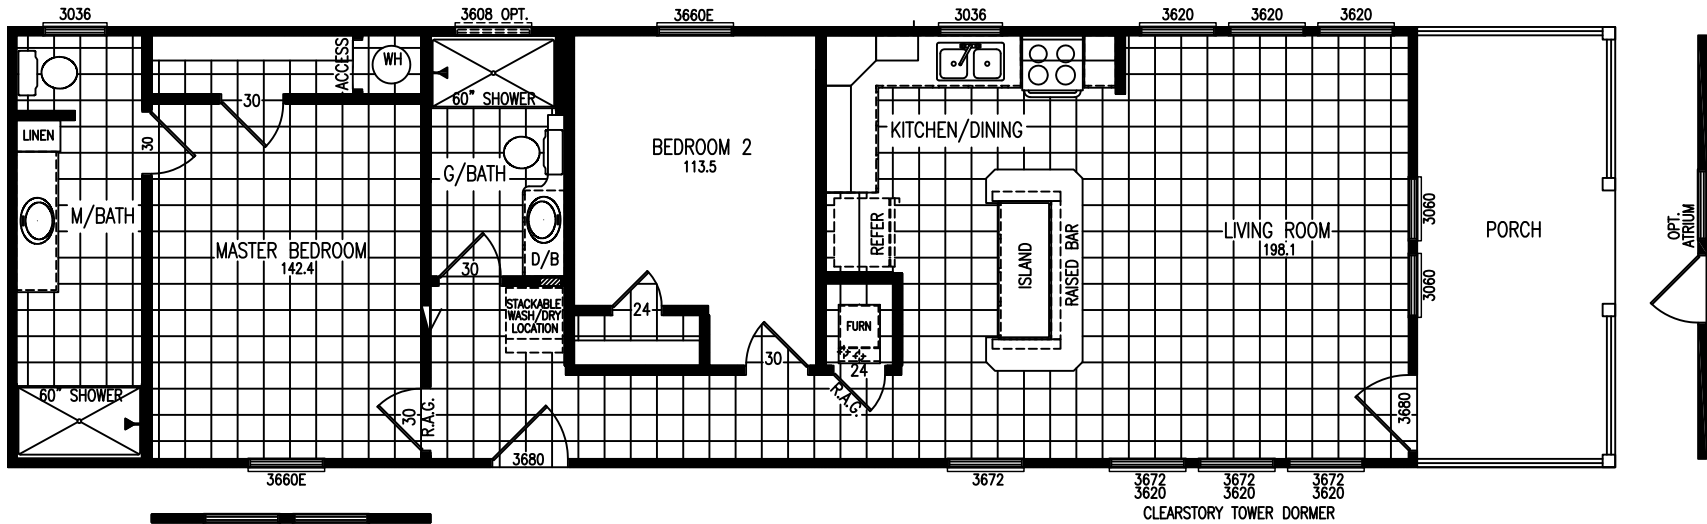

## Eagle J56FP8

18 x 64 (68) Overall w/ 8' Porch  
 17'6" x 64 Box 980 Lvg.Sq.Ft.  
 2 Bedroom 2 Bath  
 Rev. 10-9-19

Due to continued improvements and material change, specifications may change without notice