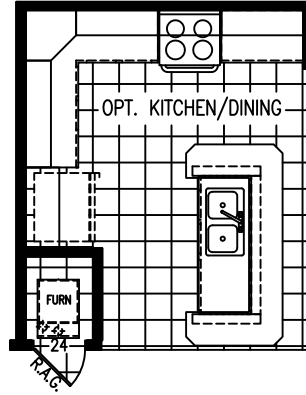

## Eagle J56FP8

18 x 64 (68) Overall w/ 8' Porch  
 17'6" x 64 Box 980 Lvg.Sq.Ft.  
 2 Bedroom 2 Bath  
 Rev. 10-9-19

Due to continued improvements and material change, specifications may change without notice