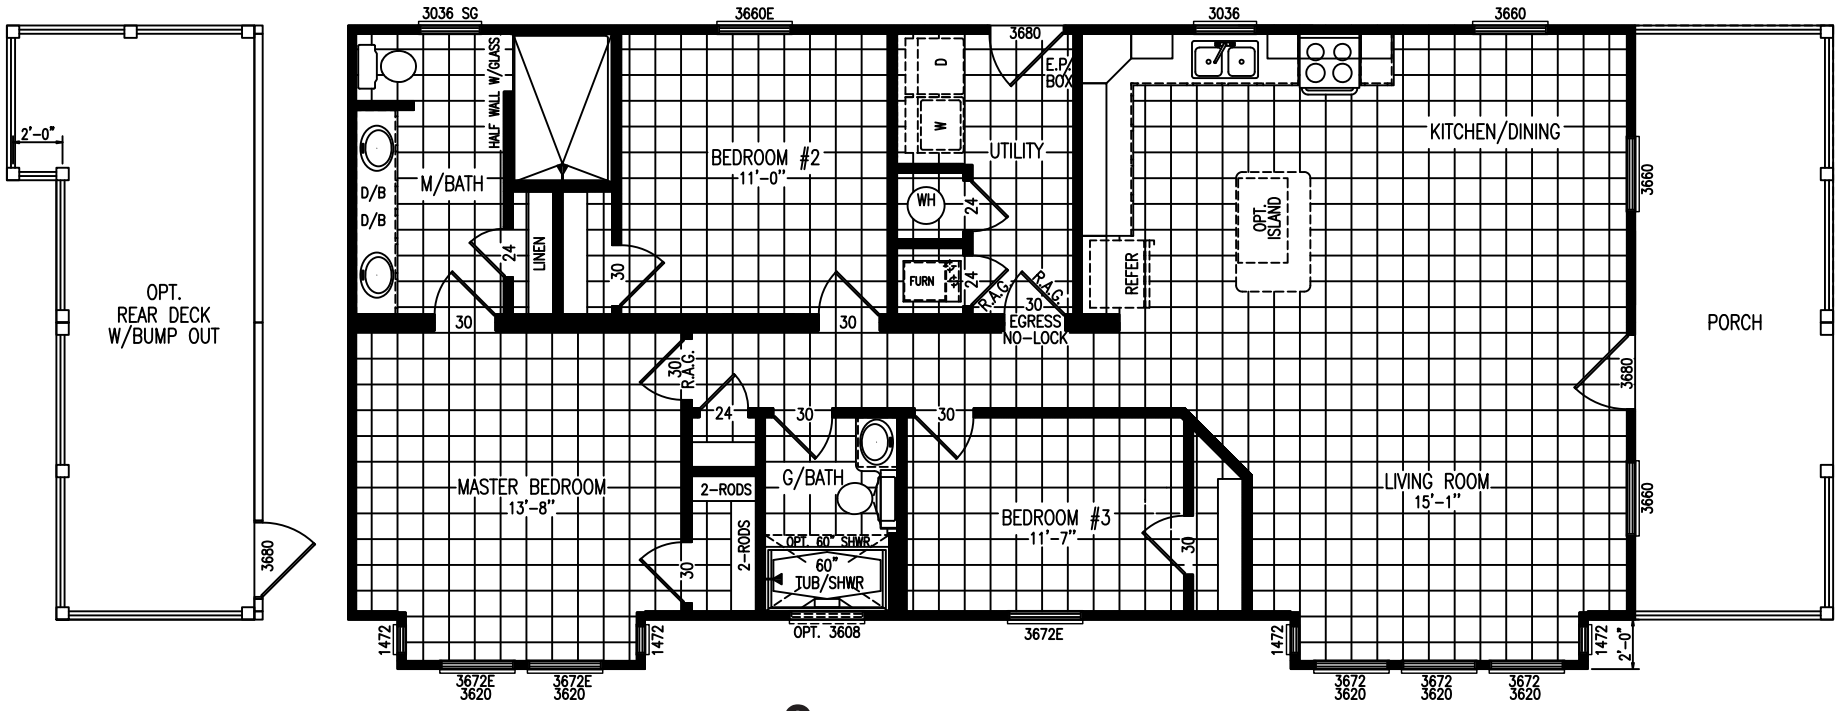

smart COTTAGE

Swan L52EP8

26 x 60 (64) Overall w/ 8' Porch
 26 x 60 Box 1,292 Lvg.Sq.Ft.
 3 Bedroom 2 Bath
 Rev. 6-23-20

Due to continued improvements and material change, specifications may change without notice